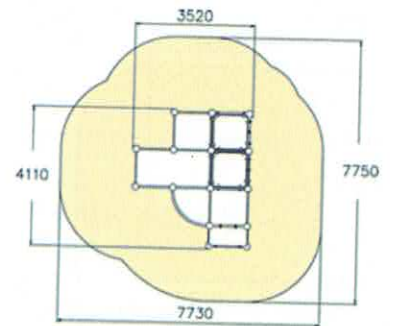

SPORT PRODUCTS: SPIDER CAGE M

Product information

Product family: SPORT PRODUCTS
 Product name: SPIDER CAGE M
 Product code: 220524
 User age: 10+

Technical information

Width: 4273 mm
 Falling space: 48.7 m²
 Max. free fall height: 2530 mm
 Height: 2597 mm
 Length: 3684 mm
 Impact area/ Length: 7725 mm
 Impact area/ Width: 7752 mm
 Minimum space/ Height: 4030 mm
 Impact area: 49 m²
 Amount of users: 10 PCS

SPORT PRODUCTS: VAULT CAGE M

Product information

Product family:	SPORT PRODUCTS
Product name:	VAULT CAGE M
Product code:	220552
User age:	10+

Technical information

Width:	1770 mm
Falling space:	23.6 m ²
Max. free fall height:	1745 mm
Height:	1810 mm
Length:	2420 mm
Impact area/ Length:	5540 mm
Impact area/ Width:	4790 mm
Minimum space/ Height:	2760 mm
Impact area:	23.6 m ²
Amount of users:	5 PCS

Largest part: 450 mm
 Width: 450 mm
 Max. free fall height: 520 mm
 Height: 540 mm
 Length: 450 mm
 Minimum space/ Height: 2320 mm
 Amount of users: 1 PCS

Symbols

SPORT PRODUCTS: PRECISION BALL (YELLOW)

Symbols

SPORT PRODUCTS: WALL BOULDERIN CUBE L

Product information

Product family: SPORT PRODUCTS
 Product name: WALL BOULDERIN CUBE L
 Product code: 220615

Technical information

Width:	3210 mm
Falling space:	26.2 m ²
Max. free fall height:	2820 mm
Height:	2820 mm
Length:	2920 mm
Impact area/ Length:	6120 mm
Impact area/ Width:	5780 mm
Impact area:	26.2 m ²
Amount of users:	4 PCS