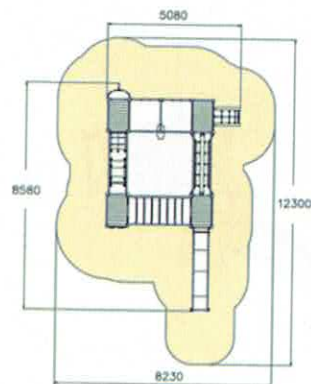

Symbols

SPORT PRODUCTS: WALL BOULDERIN CUBE L

Product information

Product family: SPORT PRODUCTS
 Product name: WALL BOULDERIN CUBE L
 Product code: 220615

Technical information

Width:	3210 mm
Falling space:	26.2 m ²
Max. free fall height:	2820 mm
Height:	2820 mm
Length:	2920 mm
Impact area/ Length:	6120 mm
Impact area/ Width:	5780 mm
Impact area:	26.2 m ²
Amount of users:	4 PCS

MYDESIGN:

Product information

Product family: MYDESIGN
Product name:
Product code: Q02371

Technical information

Width: 2507 mm
Height: 2100 mm
Length: 8574 mm
Impact area/ Length: 11418 mm
Impact area/ Width: 5507 mm
Impact area: 52 m²

CLOXX: XSPEED x4

Product information

Product family:	CLOXX
Product name:	XSPEED x4
Product code:	220042
Certificates:	EN 1176-1, (5), 6:2008 TÜV
User age:	6+

Technical information

Largest part:	2750 mm
Width:	3040 mm
Falling space:	35.3 m ²
Max. free fall height:	1000 mm
Height:	2350 mm
Length:	3040 mm
Impact area/ Length:	6700 mm
Impact area/ Width:	6700 mm
Minimum space/ Height:	2350 mm
Impact area:	35.3 m ²
Amount of users:	4 PCS

FINNO: MOTORIC WORKOUT

Product information

Product family: FINNO
 Product name: MOTORIC WORKOUT
 Product code: 120302M

Technical information

Largest part:	3200 mm
Width:	8580 mm
Max. free fall height:	2900 mm
Height:	2990 mm
Length:	5080 mm
Impact area/ Length:	8230 mm
Impact area/ Width:	12300 mm
Minimum space/ Height:	3985 mm
Impact area:	72.4 m ²
Amount of users:	24 PCS