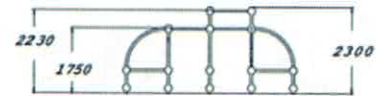

SPORT PRODUCTS: SPIDER CAGE M

Product information

Product family: SPORT PRODUCTS
 Product name: SPIDER CAGE M
 Product code: 220524
 User age: 10+

Technical information

Width: 4273 mm
 Falling space: 48.7 m²
 Max. free fall height: 2530 mm
 Height: 2597 mm
 Length: 3684 mm
 Impact area/ Length: 7725 mm
 Impact area/ Width: 7752 mm
 Minimum space/ Height: 4030 mm
 Impact area: 49 m²
 Amount of users: 10 PCS

SPORT PRODUCTS: VAULT CAGE M

Product information

Product family:	SPORT PRODUCTS
Product name:	VAULT CAGE M
Product code:	220552
User age:	10+

Technical information

Width:	1770 mm
Falling space:	23.6 m ²
Max. free fall height:	1745 mm
Height:	1810 mm
Length:	2420 mm
Impact area/ Length:	5540 mm
Impact area/ Width:	4790 mm
Minimum space/ Height:	2760 mm
Impact area:	23.6 m ²
Amount of users:	5 PCS

SPORT PRODUCTS: GIBBONSWING M

Product information

Product family:	SPORT PRODUCTS
Product name:	GIBBONSWING M
Product code:	220511
User age:	6+

Technical information

Width:	4630 mm
Falling space:	39.5 m2
Max. free fall height:	2230 mm
Height:	2300 mm
Length:	4630 mm
Impact area/ Length:	7430 mm
Impact area/ Width:	7430 mm
Minimum space/ Height:	3730 mm
Impact area:	39.5 m2
Amount of users:	20 PCS

Largest part: 450 mm
 Width: 450 mm
 Max. free fall height: 520 mm
 Height: 540 mm
 Length: 450 mm
 Minimum space/ Height: 2320 mm
 Amount of users: 1 PCS

Symbols

SPORT PRODUCTS: PRECISION BALL (YELLOW)