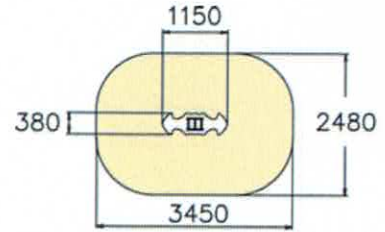

Symbols

SPORT PRODUCTS: WALL BOULDERIN CUBE L

Product information

Product family: SPORT PRODUCTS
 Product name: WALL BOULDERIN CUBE L
 Product code: 220615

Technical information

Width:	3210 mm
Falling space:	26.2 m ²
Max. free fall height:	2820 mm
Height:	2820 mm
Length:	2920 mm
Impact area/ Length:	6120 mm
Impact area/ Width:	5780 mm
Impact area:	26.2 m ²
Amount of users:	4 PCS

Symbols

MYDESIGN:

Product information

Product family: MYDESIGN
 Product name:
 Product code: Q04472
 Certificates: EN 1176-1, 3:2008_TÜV

Technical information

Width:	3123 mm
Falling space / Length:	0.0 mm
Falling space / Width:	0.0 mm
Max. free fall height:	970 mm
Height:	1785 mm
Length:	5202 mm
Impact area/ Length:	7601 mm
Impact area/ Width:	5446 mm
Impact area:	30 m ²

FINNO: LADYBIRD FOR 2

Product information

Product family:	FINNO
Product name:	LADYBIRD FOR 2
Product code:	096320
Certificates:	EN 1176-1, 6:2008 TÜV
User age:	1+

Technical information

Largest part:	1146,5 mm
Width:	380 mm
Falling space:	7.7 m2
Max. free fall height:	470 mm
Height:	625 mm
Length:	1150 mm
Impact area/ Length:	3450 mm
Impact area/ Width:	2480 mm
Minimum space/ Height:	2125 mm
Impact area:	7.7 m2
Amount of users:	2 PCS

Symbols

2 2 2 1 2 1

FINNO: SEAHORSE

Product information

Product family:	FINNO
Product name:	SEAHORSE
Product code:	010511
Certificates:	EN 1176-1, 6:2008 TÜV
User age:	2+

Technical information

Width:	590 mm
Max. free fall height:	520 mm
Height:	850 mm
Length:	910 mm
Impact area/ Length:	3310 mm
Impact area/ Width:	2280 mm
Minimum space/ Height:	2020 mm
Impact area:	6.6 m ²
Amount of users:	1 PCS