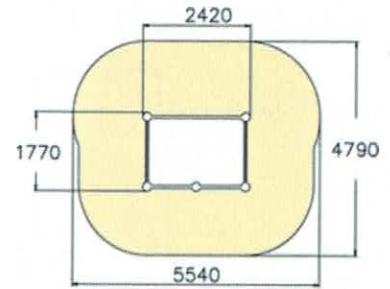

SPORT PRODUCTS: SPIDER CAGE M

Product information

Product family: SPORT PRODUCTS
 Product name: SPIDER CAGE M
 Product code: 220524
 User age: 10+

Technical information

Width: 4273 mm
 Falling space: 48.7 m²
 Max. free fall height: 2530 mm
 Height: 2597 mm
 Length: 3684 mm
 Impact area/ Length: 7725 mm
 Impact area/ Width: 7752 mm
 Minimum space/ Height: 4030 mm
 Impact area: 49 m²
 Amount of users: 10 PCS

SPORT PRODUCTS: VAULT CAGE M

Product information

Product family:	SPORT PRODUCTS
Product name:	VAULT CAGE M
Product code:	220552
User age:	10+

Technical information

Width:	1770 mm
Falling space:	23.6 m ²
Max. free fall height:	1745 mm
Height:	1810 mm
Length:	2420 mm
Impact area/ Length:	5540 mm
Impact area/ Width:	4790 mm
Minimum space/ Height:	2760 mm
Impact area:	23.6 m ²
Amount of users:	5 PCS

Largest part: 450 mm
 Width: 450 mm
 Max. free fall height: 520 mm
 Height: 540 mm
 Length: 450 mm
 Minimum space/ Height: 2320 mm
 Amount of users: 1 PCS

Symbols

SPORT PRODUCTS: PRECISION BALL (YELLOW)

Symbols

SPORT PRODUCTS: WALL BOULDERIN CUBE L

Product information

Product family: SPORT PRODUCTS
 Product name: WALL BOULDERIN CUBE L
 Product code: 220615

Technical information

Width:	3210 mm
Falling space:	26.2 m ²
Max. free fall height:	2820 mm
Height:	2820 mm
Length:	2920 mm
Impact area/ Length:	6120 mm
Impact area/ Width:	5780 mm
Impact area:	26.2 m ²
Amount of users:	4 PCS