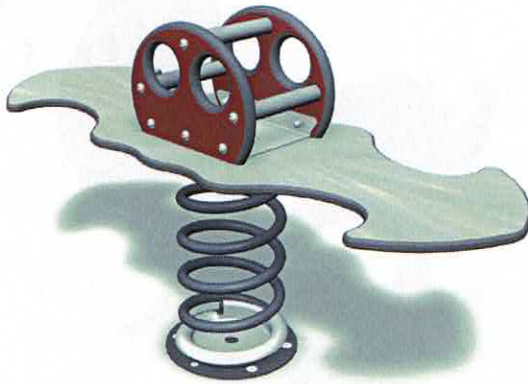

FINNO: LADYBIRD FOR 2

Product information

Product family:	FINNO
Product name:	LADYBIRD FOR 2
Product code:	096320
Certificates:	EN 1176-1, 6:2008 TÜV
User age:	1+

Technical information

Largest part:	1146,5 mm
Width:	380 mm
Falling space:	7.7 m2
Max. free fall height:	470 mm
Height:	625 mm
Length:	1150 mm
Impact area/ Length:	3450 mm
Impact area/ Width:	2480 mm
Minimum space/ Height:	2125 mm
Impact area:	7.7 m2
Amount of users:	2 PCS