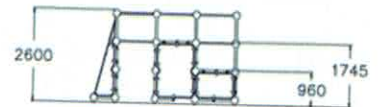

SPORT PRODUCTS: SPIDER CAGE M

Product information

Product family: SPORT PRODUCTS
 Product name: SPIDER CAGE M
 Product code: 220524
 User age: 10+

Technical information

Width: 4273 mm
 Falling space: 48.7 m²
 Max. free fall height: 2530 mm
 Height: 2597 mm
 Length: 3684 mm
 Impact area/ Length: 7725 mm
 Impact area/ Width: 7752 mm
 Minimum space/ Height: 4030 mm
 Impact area: 49 m²
 Amount of users: 10 PCS

SPORT PRODUCTS: VAULT CAGE M

Product information

Product family:	SPORT PRODUCTS
Product name:	VAULT CAGE M
Product code:	220552
User age:	10+

Technical information

Width:	1770 mm
Falling space:	23.6 m ²
Max. free fall height:	1745 mm
Height:	1810 mm
Length:	2420 mm
Impact area/ Length:	5540 mm
Impact area/ Width:	4790 mm
Minimum space/ Height:	2760 mm
Impact area:	23.6 m ²
Amount of users:	5 PCS

SPORT PRODUCTS: GIBBONSWING M

Product information

Product family:	SPORT PRODUCTS
Product name:	GIBBONSWING M
Product code:	220511
User age:	6+

Technical information

Width:	4630 mm
Falling space:	39.5 m2
Max. free fall height:	2230 mm
Height:	2300 mm
Length:	4630 mm
Impact area/ Length:	7430 mm
Impact area/ Width:	7430 mm
Minimum space/ Height:	3730 mm
Impact area:	39.5 m2
Amount of users:	20 PCS

Symbols

SPORT PRODUCTS: WALL BOULDERIN CUBE L

Product information

Product family: SPORT PRODUCTS
 Product name: WALL BOULDERIN CUBE L
 Product code: 220615

Technical information

Width:	3210 mm
Falling space:	26.2 m ²
Max. free fall height:	2820 mm
Height:	2820 mm
Length:	2920 mm
Impact area/ Length:	6120 mm
Impact area/ Width:	5780 mm
Impact area:	26.2 m ²
Amount of users:	4 PCS