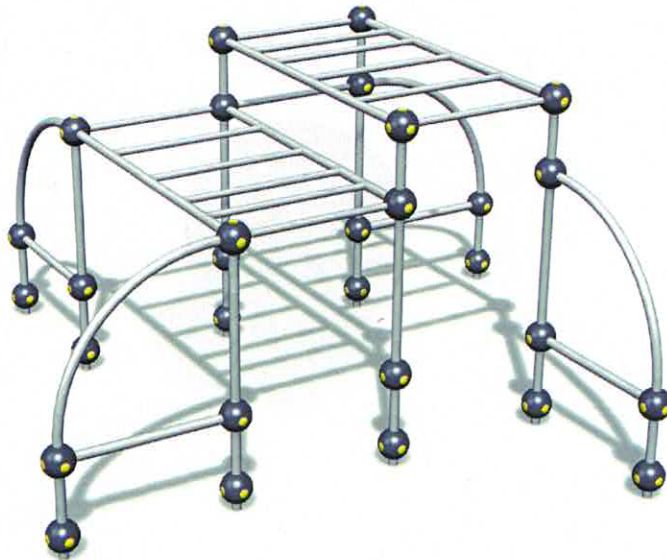

SPORT PRODUCTS: SPIDER CAGE M

Product information

Product family: SPORT PRODUCTS
 Product name: SPIDER CAGE M
 Product code: 220524
 User age: 10+

Technical information

Width: 4273 mm
 Falling space: 48.7 m²
 Max. free fall height: 2530 mm
 Height: 2597 mm
 Length: 3684 mm
 Impact area/ Length: 7725 mm
 Impact area/ Width: 7752 mm
 Minimum space/ Height: 4030 mm
 Impact area: 49 m²
 Amount of users: 10 PCS

SPORT PRODUCTS: VAULT CAGE M

Product information

Product family:	SPORT PRODUCTS
Product name:	VAULT CAGE M
Product code:	220552
User age:	10+

Technical information

Width:	1770 mm
Falling space:	23.6 m ²
Max. free fall height:	1745 mm
Height:	1810 mm
Length:	2420 mm
Impact area/ Length:	5540 mm
Impact area/ Width:	4790 mm
Minimum space/ Height:	2760 mm
Impact area:	23.6 m ²
Amount of users:	5 PCS

SPORT PRODUCTS: GIBBONSWING M

Product information

Product family:	SPORT PRODUCTS
Product name:	GIBBONSWING M
Product code:	220511
User age:	6+

Technical information

Width:	4630 mm
Falling space:	39.5 m2
Max. free fall height:	2230 mm
Height:	2300 mm
Length:	4630 mm
Impact area/ Length:	7430 mm
Impact area/ Width:	7430 mm
Minimum space/ Height:	3730 mm
Impact area:	39.5 m2
Amount of users:	20 PCS

Largest part: 450 mm
 Width: 450 mm
 Max. free fall height: 520 mm
 Height: 540 mm
 Length: 450 mm
 Minimum space/ Height: 2320 mm
 Amount of users: 1 PCS

Symbols

SPORT PRODUCTS: PRECISION BALL (YELLOW)