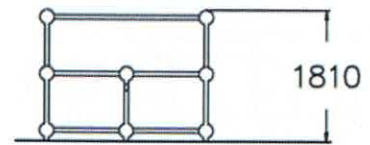

SPORT PRODUCTS: SPIDER CAGE M

Product information

Product family: SPORT PRODUCTS
 Product name: SPIDER CAGE M
 Product code: 220524
 User age: 10+

Technical information

Width: 4273 mm
 Falling space: 48.7 m²
 Max. free fall height: 2530 mm
 Height: 2597 mm
 Length: 3684 mm
 Impact area/ Length: 7725 mm
 Impact area/ Width: 7752 mm
 Minimum space/ Height: 4030 mm
 Impact area: 49 m²
 Amount of users: 10 PCS

SPORT PRODUCTS: VAULT CAGE M

Product information

Product family:	SPORT PRODUCTS
Product name:	VAULT CAGE M
Product code:	220552
User age:	10+

Technical information

Width:	1770 mm
Falling space:	23.6 m ²
Max. free fall height:	1745 mm
Height:	1810 mm
Length:	2420 mm
Impact area/ Length:	5540 mm
Impact area/ Width:	4790 mm
Minimum space/ Height:	2760 mm
Impact area:	23.6 m ²
Amount of users:	5 PCS

SPORT PRODUCTS: GIBBONSWING M

Product information

Product family:	SPORT PRODUCTS
Product name:	GIBBONSWING M
Product code:	220511
User age:	6+

Technical information

Width:	4630 mm
Falling space:	39.5 m2
Max. free fall height:	2230 mm
Height:	2300 mm
Length:	4630 mm
Impact area/ Length:	7430 mm
Impact area/ Width:	7430 mm
Minimum space/ Height:	3730 mm
Impact area:	39.5 m2
Amount of users:	20 PCS

Symbols

SPORT PRODUCTS: WALL BOULDERIN CUBE L

Product information

Product family: SPORT PRODUCTS
 Product name: WALL BOULDERIN CUBE L
 Product code: 220615

Technical information

Width:	3210 mm
Falling space:	26.2 m ²
Max. free fall height:	2820 mm
Height:	2820 mm
Length:	2920 mm
Impact area/ Length:	6120 mm
Impact area/ Width:	5780 mm
Impact area:	26.2 m ²
Amount of users:	4 PCS