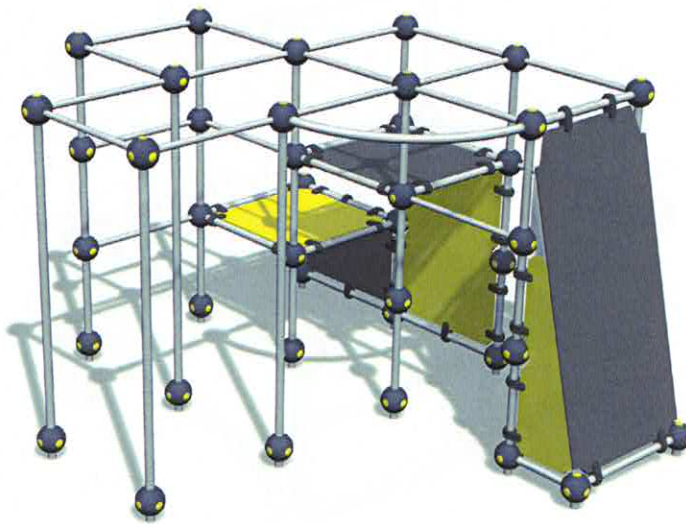

SPORT PRODUCTS: SPIDER CAGE M

Product information

Product family: SPORT PRODUCTS
 Product name: SPIDER CAGE M
 Product code: 220524
 User age: 10+

Technical information

Width: 4273 mm
 Falling space: 48.7 m²
 Max. free fall height: 2530 mm
 Height: 2597 mm
 Length: 3684 mm
 Impact area/ Length: 7725 mm
 Impact area/ Width: 7752 mm
 Minimum space/ Height: 4030 mm
 Impact area: 49 m²
 Amount of users: 10 PCS

SPORT PRODUCTS: VAULT CAGE M

Product information

Product family:	SPORT PRODUCTS
Product name:	VAULT CAGE M
Product code:	220552
User age:	10+

Technical information

Width:	1770 mm
Falling space:	23.6 m ²
Max. free fall height:	1745 mm
Height:	1810 mm
Length:	2420 mm
Impact area/ Length:	5540 mm
Impact area/ Width:	4790 mm
Minimum space/ Height:	2760 mm
Impact area:	23.6 m ²
Amount of users:	5 PCS

SPORT PRODUCTS: GIBBONSWING M

Product information

Product family:	SPORT PRODUCTS
Product name:	GIBBONSWING M
Product code:	220511
User age:	6+

Technical information

Width:	4630 mm
Falling space:	39.5 m2
Max. free fall height:	2230 mm
Height:	2300 mm
Length:	4630 mm
Impact area/ Length:	7430 mm
Impact area/ Width:	7430 mm
Minimum space/ Height:	3730 mm
Impact area:	39.5 m2
Amount of users:	20 PCS

Largest part: 450 mm
 Width: 450 mm
 Max. free fall height: 520 mm
 Height: 540 mm
 Length: 450 mm
 Minimum space/ Height: 2320 mm
 Amount of users: 1 PCS

Symbols

SPORT PRODUCTS: PRECISION BALL (YELLOW)