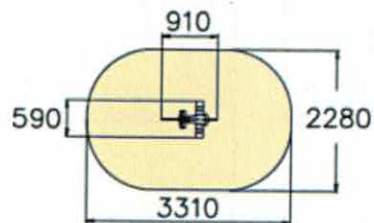

Symbols

MYDESIGN:

Product information

Product family: MYDESIGN
 Product name:
 Product code: Q04472
 Certificates: EN 1176-1, 3:2008_TÜV

Technical information

Width:	3123 mm
Falling space / Length:	0.0 mm
Falling space / Width:	0.0 mm
Max. free fall height:	970 mm
Height:	1785 mm
Length:	5202 mm
Impact area/ Length:	7601 mm
Impact area/ Width:	5446 mm
Impact area:	30 m ²

FINNO: LADYBIRD FOR 2

Product information

Product family:	FINNO
Product name:	LADYBIRD FOR 2
Product code:	096320
Certificates:	EN 1176-1, 6:2008 TÜV
User age:	1+

Technical information

Largest part:	1146,5 mm
Width:	380 mm
Falling space:	7.7 m2
Max. free fall height:	470 mm
Height:	625 mm
Length:	1150 mm
Impact area/ Length:	3450 mm
Impact area/ Width:	2480 mm
Minimum space/ Height:	2125 mm
Impact area:	7.7 m2
Amount of users:	2 PCS

Symbols

2 2 2 1 2 1

FINNO: SEAHORSE

Product information

Product family:	FINNO
Product name:	SEAHORSE
Product code:	010511
Certificates:	EN 1176-1, 6:2008 TÜV
User age:	2+

Technical information

Width:	590 mm
Max. free fall height:	520 mm
Height:	850 mm
Length:	910 mm
Impact area/ Length:	3310 mm
Impact area/ Width:	2280 mm
Minimum space/ Height:	2020 mm
Impact area:	6.6 m ²
Amount of users:	1 PCS

Symbols

FINNO: SWING FRAME x2

Product information

Product family:	FINNO
Product name:	SWING FRAME x2
Product code:	010810M
Certificates:	EN 1176-1, 2:2008 TÜV
User age:	1+

Technical information

Largest part:	2650 mm
Width:	2520 mm
Max. free fall height:	1200 mm
Height:	2205 mm
Length:	185 mm
Impact area/ Length:	7390 mm
Impact area/ Width:	3690 mm
Minimum space/ Height:	2700 mm
Impact area:	27.3 m ²
Amount of users:	2 PCS