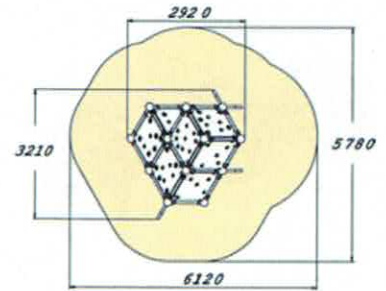

Largest part: 450 mm
 Width: 450 mm
 Max. free fall height: 520 mm
 Height: 540 mm
 Length: 450 mm
 Minimum space/ Height: 2320 mm
 Amount of users: 1 PCS

Symbols

SPORT PRODUCTS: PRECISION BALL (YELLOW)

450 

540 

Product information

Product family: SPORT PRODUCTS
 Product name: PRECISION BALL (YELLOW)
 Product code: 220501
 Certificates: EN 1176-1:2008
 User age: 1+

Technical information

Largest part: 450 mm
 Width: 450 mm
 Max. free fall height: 520 mm
 Height: 540 mm
 Length: 450 mm
 Minimum space/ Height: 2320 mm
 Amount of users: 1 PCS

Symbols

SPORT PRODUCTS: WALL BOULDERIN CUBE L

Product information

Product family: SPORT PRODUCTS
 Product name: WALL BOULDERIN CUBE L
 Product code: 220615

Technical information

Width:	3210 mm
Falling space:	26.2 m ²
Max. free fall height:	2820 mm
Height:	2820 mm
Length:	2920 mm
Impact area/ Length:	6120 mm
Impact area/ Width:	5780 mm
Impact area:	26.2 m ²
Amount of users:	4 PCS

CLOXX: XSPEED x4

Product information

Product family:	CLOXX
Product name:	XSPEED x4
Product code:	220042
Certificates:	EN 1176-1, (5), 6:2008 TÜV
User age:	6+

Technical information

Largest part:	2750 mm
Width:	3040 mm
Falling space:	35.3 m ²
Max. free fall height:	1000 mm
Height:	2350 mm
Length:	3040 mm
Impact area/ Length:	6700 mm
Impact area/ Width:	6700 mm
Minimum space/ Height:	2350 mm
Impact area:	35.3 m ²
Amount of users:	4 PCS