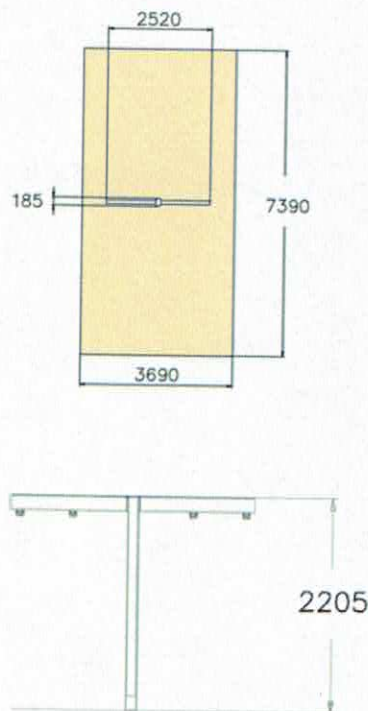

Largest part: 450 mm
 Width: 450 mm
 Max. free fall height: 520 mm
 Height: 540 mm
 Length: 450 mm
 Minimum space/ Height: 2320 mm
 Amount of users: 1 PCS

Symbols

SPORT PRODUCTS: PRECISION BALL (YELLOW)

Symbols

SPORT PRODUCTS: WALL BOULDERIN CUBE L

Product information

Product family: SPORT PRODUCTS
 Product name: WALL BOULDERIN CUBE L
 Product code: 220615

Technical information

Width:	3210 mm
Falling space:	26.2 m ²
Max. free fall height:	2820 mm
Height:	2820 mm
Length:	2920 mm
Impact area/ Length:	6120 mm
Impact area/ Width:	5780 mm
Impact area:	26.2 m ²
Amount of users:	4 PCS

Symbols

2 2 2 1 2 1

FINNO: SEAHORSE

Product information

Product family:	FINNO
Product name:	SEAHORSE
Product code:	010511
Certificates:	EN 1176-1, 6:2008 TÜV
User age:	2+

Technical information

Width:	590 mm
Max. free fall height:	520 mm
Height:	850 mm
Length:	910 mm
Impact area/ Length:	3310 mm
Impact area/ Width:	2280 mm
Minimum space/ Height:	2020 mm
Impact area:	6.6 m ²
Amount of users:	1 PCS

Symbols

FINNO: SWING FRAME x2

Product information

Product family:	FINNO
Product name:	SWING FRAME x2
Product code:	010810M
Certificates:	EN 1176-1, 2:2008 TÜV
User age:	1+

Technical information

Largest part:	2650 mm
Width:	2520 mm
Max. free fall height:	1200 mm
Height:	2205 mm
Length:	185 mm
Impact area/ Length:	7390 mm
Impact area/ Width:	3690 mm
Minimum space/ Height:	2700 mm
Impact area:	27.3 m ²
Amount of users:	2 PCS