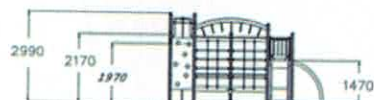

Symbols

SPORT PRODUCTS: WALL BOULDERIN CUBE L

Product information

Product family: SPORT PRODUCTS
 Product name: WALL BOULDERIN CUBE L
 Product code: 220615

Technical information

Width:	3210 mm
Falling space:	26.2 m ²
Max. free fall height:	2820 mm
Height:	2820 mm
Length:	2920 mm
Impact area/ Length:	6120 mm
Impact area/ Width:	5780 mm
Impact area:	26.2 m ²
Amount of users:	4 PCS

MYDESIGN:

Product information

Product family: MYDESIGN
Product name:
Product code: Q02371

Technical information

Width: 2507 mm
Height: 2100 mm
Length: 8574 mm
Impact area/ Length: 11418 mm
Impact area/ Width: 5507 mm
Impact area: 52 m²

CLOXX: XSPEED x4

Product information

Product family:	CLOXX
Product name:	XSPEED x4
Product code:	220042
Certificates:	EN 1176-1, (5), 6:2008 TÜV
User age:	6+

Technical information

Largest part:	2750 mm
Width:	3040 mm
Falling space:	35.3 m ²
Max. free fall height:	1000 mm
Height:	2350 mm
Length:	3040 mm
Impact area/ Length:	6700 mm
Impact area/ Width:	6700 mm
Minimum space/ Height:	2350 mm
Impact area:	35.3 m ²
Amount of users:	4 PCS

FINNO: MOTORIC WORKOUT

Product information

Product family: FINNO
 Product name: MOTORIC WORKOUT
 Product code: 120302M

Technical information

Largest part:	3200 mm
Width:	8580 mm
Max. free fall height:	2900 mm
Height:	2990 mm
Length:	5080 mm
Impact area/ Length:	8230 mm
Impact area/ Width:	12300 mm
Minimum space/ Height:	3985 mm
Impact area:	72.4 m ²
Amount of users:	24 PCS