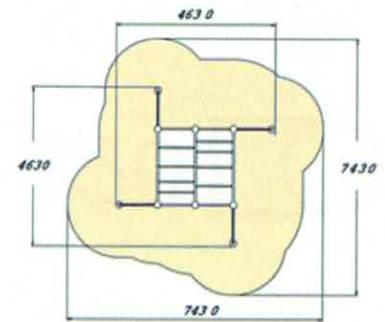

SPORT PRODUCTS: SPIDER CAGE M

Product information

Product family: SPORT PRODUCTS
 Product name: SPIDER CAGE M
 Product code: 220524
 User age: 10+

Technical information

Width: 4273 mm
 Falling space: 48.7 m²
 Max. free fall height: 2530 mm
 Height: 2597 mm
 Length: 3684 mm
 Impact area/ Length: 7725 mm
 Impact area/ Width: 7752 mm
 Minimum space/ Height: 4030 mm
 Impact area: 49 m²
 Amount of users: 10 PCS

SPORT PRODUCTS: VAULT CAGE M

Product information

Product family:	SPORT PRODUCTS
Product name:	VAULT CAGE M
Product code:	220552
User age:	10+

Technical information

Width:	1770 mm
Falling space:	23.6 m ²
Max. free fall height:	1745 mm
Height:	1810 mm
Length:	2420 mm
Impact area/ Length:	5540 mm
Impact area/ Width:	4790 mm
Minimum space/ Height:	2760 mm
Impact area:	23.6 m ²
Amount of users:	5 PCS

SPORT PRODUCTS: GIBBONSWING M

Product information

Product family:	SPORT PRODUCTS
Product name:	GIBBONSWING M
Product code:	220511
User age:	6+

Technical information

Width:	4630 mm
Falling space:	39.5 m2
Max. free fall height:	2230 mm
Height:	2300 mm
Length:	4630 mm
Impact area/ Length:	7430 mm
Impact area/ Width:	7430 mm
Minimum space/ Height:	3730 mm
Impact area:	39.5 m2
Amount of users:	20 PCS

Largest part: 450 mm
 Width: 450 mm
 Max. free fall height: 520 mm
 Height: 540 mm
 Length: 450 mm
 Minimum space/ Height: 2320 mm
 Amount of users: 1 PCS

Symbols

SPORT PRODUCTS: PRECISION BALL (YELLOW)