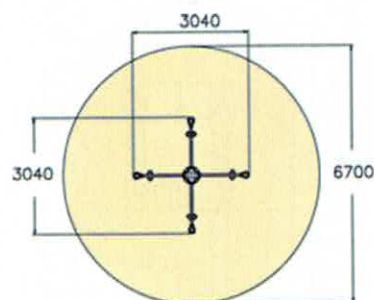

450 

540 

Product information

Product family: SPORT PRODUCTS
 Product name: PRECISION BALL (YELLOW)
 Product code: 220501
 Certificates: EN 1176-1:2008
 User age: 1+

Technical information

Largest part: 450 mm
 Width: 450 mm
 Max. free fall height: 520 mm
 Height: 540 mm
 Length: 450 mm
 Minimum space/ Height: 2320 mm
 Amount of users: 1 PCS

Symbols

SPORT PRODUCTS: WALL BOULDERIN CUBE L

Product information

Product family: SPORT PRODUCTS
 Product name: WALL BOULDERIN CUBE L
 Product code: 220615

Technical information

Width:	3210 mm
Falling space:	26.2 m ²
Max. free fall height:	2820 mm
Height:	2820 mm
Length:	2920 mm
Impact area/ Length:	6120 mm
Impact area/ Width:	5780 mm
Impact area:	26.2 m ²
Amount of users:	4 PCS

MYDESIGN:

Product information

Product family: MYDESIGN
Product name:
Product code: Q02371

Technical information

Width: 2507 mm
Height: 2100 mm
Length: 8574 mm
Impact area/ Length: 11418 mm
Impact area/ Width: 5507 mm
Impact area: 52 m²

CLOXX: XSPEED x4

Product information

Product family:	CLOXX
Product name:	XSPEED x4
Product code:	220042
Certificates:	EN 1176-1, (5), 6:2008 TÜV
User age:	6+

Technical information

Largest part:	2750 mm
Width:	3040 mm
Falling space:	35.3 m ²
Max. free fall height:	1000 mm
Height:	2350 mm
Length:	3040 mm
Impact area/ Length:	6700 mm
Impact area/ Width:	6700 mm
Minimum space/ Height:	2350 mm
Impact area:	35.3 m ²
Amount of users:	4 PCS