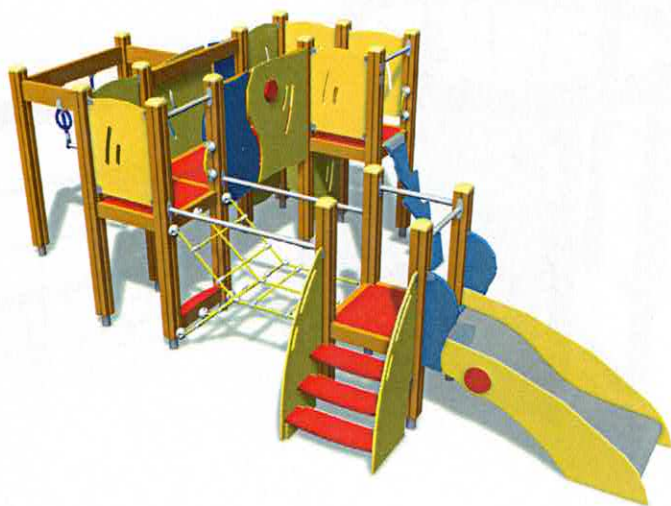

MYDESIGN:

Product information

Product family: MYDESIGN
Product name:
Product code: Q04472
Certificates: EN 1176-1, 3:2008_TÜV

Technical information

Width:	3123 mm
Falling space / Length:	0.0 mm
Falling space / Width:	0.0 mm
Max. free fall height:	970 mm
Height:	1785 mm
Length:	5202 mm
Impact area/ Length:	7601 mm
Impact area/ Width:	5446 mm
Impact area:	30 m²