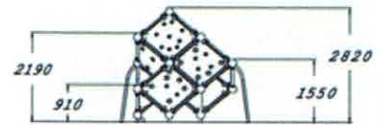

Largest part: 450 mm
 Width: 450 mm
 Max. free fall height: 520 mm
 Height: 540 mm
 Length: 450 mm
 Minimum space/ Height: 2320 mm
 Amount of users: 1 PCS

Symbols

SPORT PRODUCTS: PRECISION BALL (YELLOW)

450 

540 

Product information

Product family: SPORT PRODUCTS
 Product name: PRECISION BALL (YELLOW)
 Product code: 220501
 Certificates: EN 1176-1:2008
 User age: 1+

Technical information

Largest part: 450 mm
 Width: 450 mm
 Max. free fall height: 520 mm
 Height: 540 mm
 Length: 450 mm
 Minimum space/ Height: 2320 mm
 Amount of users: 1 PCS

Symbols

SPORT PRODUCTS: WALL BOULDERIN CUBE L

Product information

Product family: SPORT PRODUCTS
 Product name: WALL BOULDERIN CUBE L
 Product code: 220615

Technical information

Width:	3210 mm
Falling space:	26.2 m ²
Max. free fall height:	2820 mm
Height:	2820 mm
Length:	2920 mm
Impact area/ Length:	6120 mm
Impact area/ Width:	5780 mm
Impact area:	26.2 m ²
Amount of users:	4 PCS

MYDESIGN:

Product information

Product family: MYDESIGN
Product name:
Product code: Q02371

Technical information

Width: 2507 mm
Height: 2100 mm
Length: 8574 mm
Impact area/ Length: 11418 mm
Impact area/ Width: 5507 mm
Impact area: 52 m²